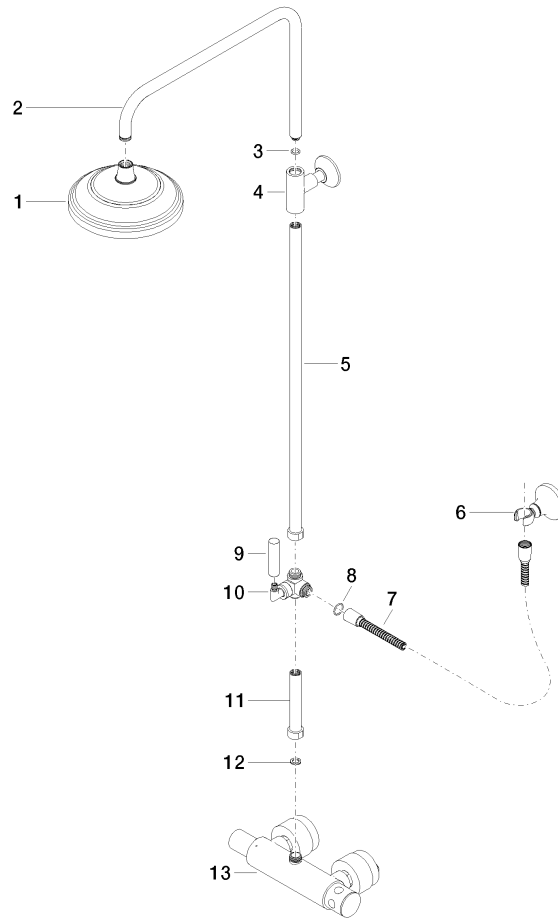

ST 050 304 6360

- shower with fixed riser projection 420mm
- rain shower Ø 200 mm
- rain shower with anti-scale system
- max. rainshower flow 14 l/min
- Function from: 8 l/min
- rotary diverter for fixed-riser shower/hand shower
- height of fittings up to rain shower (bottom edge) 985mm
- height of fittings up to top edge of elbow 1160mm
- two-part push-on rosette Ø 65 mm
- rosette for shower holder Ø 65mm
- rosette for wall mounting Ø 60mm
- gauge 150 mm - 13 mm
- metal shower hose 1250mm with integrated anti-twist protection
- 1/2" connection
- Pipe diameter 20 mm

Flow rate chart

Certificates

LGA_38665.

ST 050 304 6360

Parts for other finishes can be found here: [Chrome](#)

Spare parts list

No.	Item Number	Name	Quantity used	Delivery time
1	04 12 05 038 01-09	shower	1	60
2	04 28 22 101 20-09	spout	1	40
3	90 14 10 011 00 90	seal	1	2
4	90 17 11 037 01-09	holder	1	-
Spare part can no longer be ordered, please order the replacement item				
5	90 28 22 104 00-09	pipe	1	-
Spare part can no longer be ordered, please order the replacement item				
6	90 17 09 045 01-09	diverter	1	40
7	09 30 30 064-09	screw	1	40
8	09 18 20 011-09	base	1	40
9	09 28 22 013 90	pipe	1	2
10	11 170 370-09	MADISON Lever insert - Durabronz (23kt Gold)	1	40
11	09 30 30 062-09	screw	1	40
12	09 14 10 122 90	seal	1	2
13	28 104 970-09	Metal shower hose 1/2" x 1/2" x 1250 mm - Durabronz (23kt Gold)	1	40
14	28 050 410-09	holder	1	60
15	90 28 22 103 00-09	pipe	1	-
Spare part can no longer be ordered, please order the replacement item				
16	90 14 20 002 00 90	seal	1	2
17	04 17 01 044 01-09	fitting	1	40