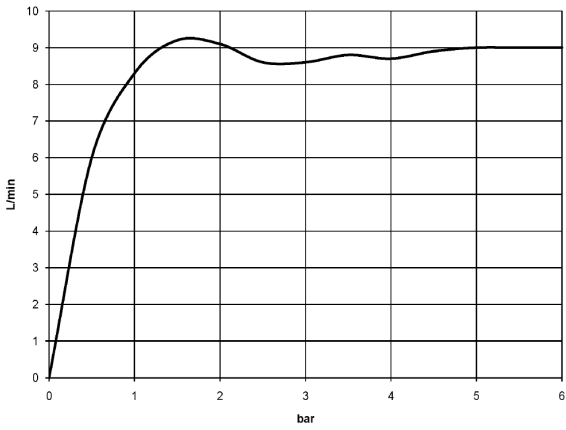

MADISON Showerpipe with shower thermostat - Durabronz (23kt Gold)

MADISON

ST 050 304 6360

ST 050 304 6360

mm [inches]

Flow rate chart

Certificates

LGA_18610.