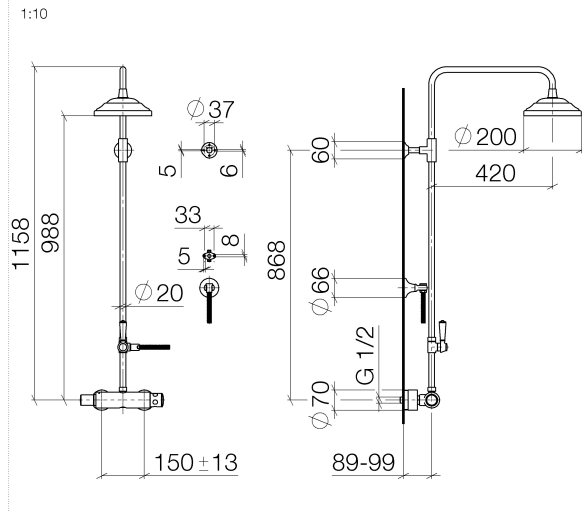

ST 050 304 6360

- shower with fixed riser projection 420mm
- rain shower Ø 200 mm
- rain shower with anti-scale system
- max. rainshower flow 14 l/min
- Function from: 8 l/min
- rotary diverter for fixed-riser shower/hand shower
- height of fittings up to rain shower (bottom edge) 985mm
- height of fittings up to top edge of elbow 1160mm
- two-part push-on rosette Ø 65 mm
- rosette for shower holder Ø 65mm
- rosette for wall mounting Ø 60mm
- gauge 150 mm - 13 mm
- metal shower hose 1250mm with integrated anti-twist protection
- 1/2" connection
- Pipe diameter 20 mm

Flow rate chart

Certificates

LGA_38665.

ST 050 304 6360

Parts for other finishes can be found here: [Chrome](#)

Spare parts list

No.	Item Number	Name	Quantity used	Delivery time
1	04 12 05 038 01-09	shower	1	60
2	04 28 22 101 20-09	spout	1	40
3	90 14 10 011 00 90	seal	1	2
4	90 17 11 037 01-09	holder	1	-
Spare part can no longer be ordered, please order the replacement item				
5	90 28 22 104 00-09	pipe	1	-
Spare part can no longer be ordered, please order the replacement item				
6	90 17 09 045 01-09	diverter	1	40
7	09 30 30 064-09	screw	1	40
8	09 18 20 011-09	base	1	40
9	09 28 22 013 90	pipe	1	2
10	11 170 370-09	MADISON Lever insert - Durabronz (23kt Gold)	1	40
11	09 30 30 062-09	screw	1	40
12	09 14 10 122 90	seal	1	2
13	28 104 970-09	Metal shower hose 1/2" x 1/2" x 1250 mm - Durabronz (23kt Gold)	1	40
14	28 050 410-09	holder	1	60
15	90 28 22 103 00-09	pipe	1	-
Spare part can no longer be ordered, please order the replacement item				
16	90 14 20 002 00 90	seal	1	2
17	04 17 01 044 01-09	fitting	1	40