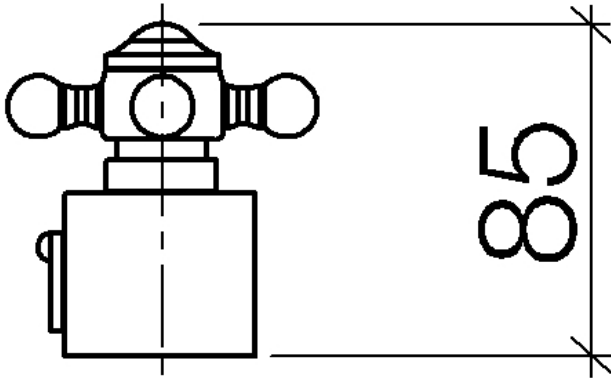

ST 050 304 6360