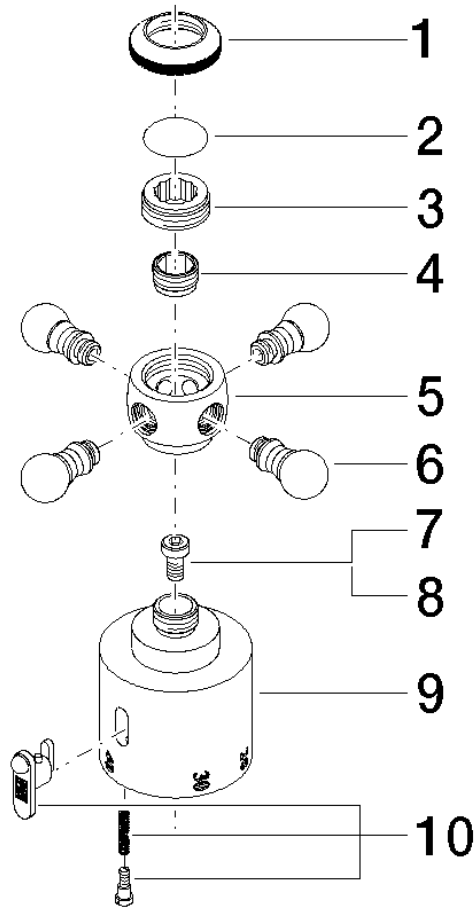

ST 050 304 6360

Parts for other finishes can be found here: [Chrome](#)

Spare parts list

No.	Item Number	Name	Quantity used	Delivery time
1	09 20 36 005-09	handle	1	40
2	09 26 01 016 90	accessories	1	2
3	09 20 83 006 90	handle	1	2
4	09 24 03 119 90	nipple	1	2
6	09 20 36 004-09	handle	4	40
7	90 30 30 027 00 90	screw	1	2
8	09 30 33 004 90	screw	1	2
10	90 21 33 020 00 90	handle	1	2