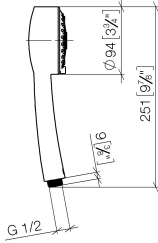

ST 050 304 6360

- shower with fixed riser projection 420mm
- Rain shower: PURE RAIN, max. flow rate 14 l/min (at 3 bar)
- Function from: 8 l/min
- rain shower Ø 200 mm
- rain shower with anti-scale system
- Hand shower: Three or five settings: COMPACT RAIN, COMPACT SOFT FLOW, COMPACT AQUAPRESSURE FLOW, max. flow rate 9 l/min (at 3 bar)
- spray head Ø 95mm
- rotary diverter for fixed-riser shower/hand shower
- height of fittings up to rain shower (bottom edge) 985mm
- height of fittings up to top edge of elbow 1160mm
- two-part push-on rosette Ø 65 mm
- rosette for shower holder Ø 65mm
- rosette for wall mounting Ø 60mm
- gauge 150 mm - 13 mm
- metal shower hose 1250mm with integrated anti-twist protection
- 1/2" connection
- Pipe diameter 20 mm

MADISON Showerpipe with shower thermostat - Durabronz (23kt Gold)

MADISON

ST 050 304 6360

ST 050 304 6360

mm [inches]

Flow rate chart

Certificates

LGA_18610.

ST 050 304 6360

- shower with fixed riser projection 420mm
- rain shower Ø 200 mm
- rain shower with anti-scale system
- max. rainshower flow 14 l/min
- Function from: 8 l/min
- rotary diverter for fixed-riser shower/hand shower
- height of fittings up to rain shower (bottom edge) 985mm
- height of fittings up to top edge of elbow 1160mm
- two-part push-on rosette Ø 65 mm
- rosette for shower holder Ø 65mm
- rosette for wall mounting Ø 60mm
- gauge 150 mm - 13 mm
- metal shower hose 1250mm with integrated anti-twist protection
- 1/2" connection
- Pipe diameter 20 mm