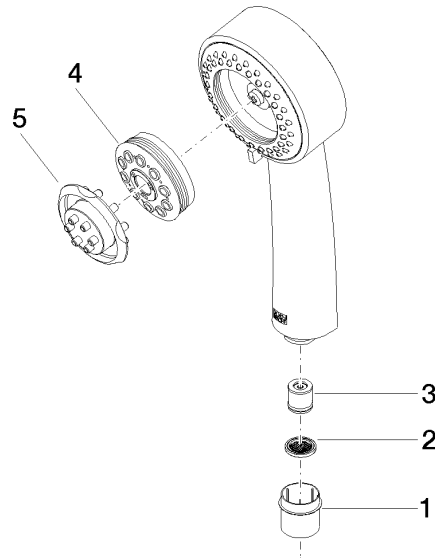

ST 050 304 6360

Parts for other finishes can be found here: [Chrome](#)

Spare parts list

No.	Item Number	Name	Quantity used	Delivery time
1	09 21 02 115 90	cap	1	2
2	09 23 01 039 90	sieve	1	2
3	09 23 01 077 90	flow reducer	1	2
4	04 12 11 071 00 90	shower	1	2
5	09 30 09 022 90	key	1	2